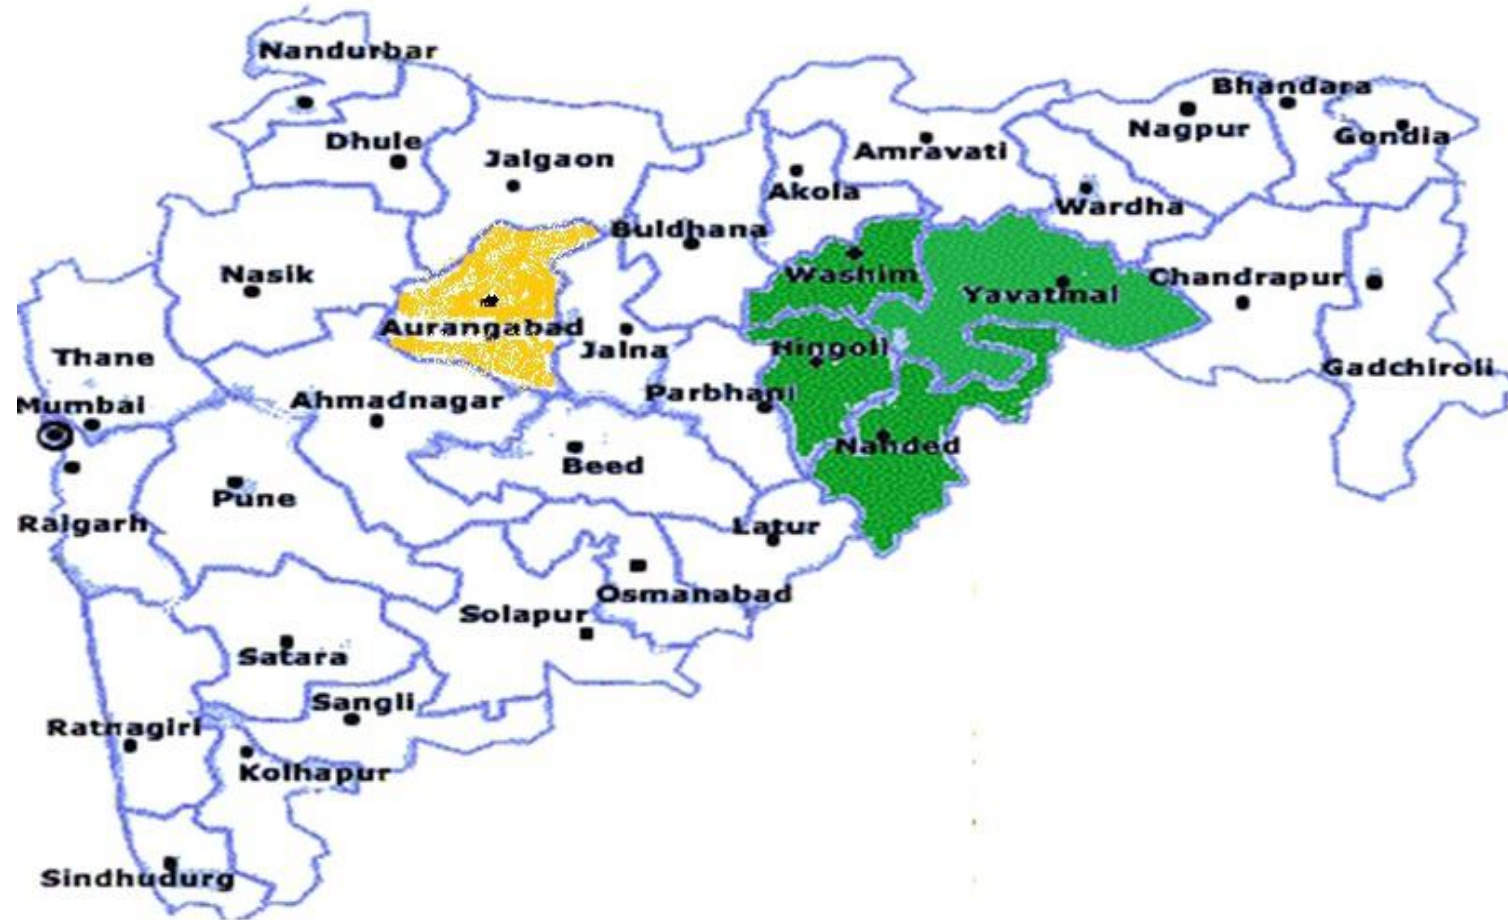

Target Locations :

1. Hingoli
2. Nanded
3. Washim
4. Yawatmal
5. Aurangabad