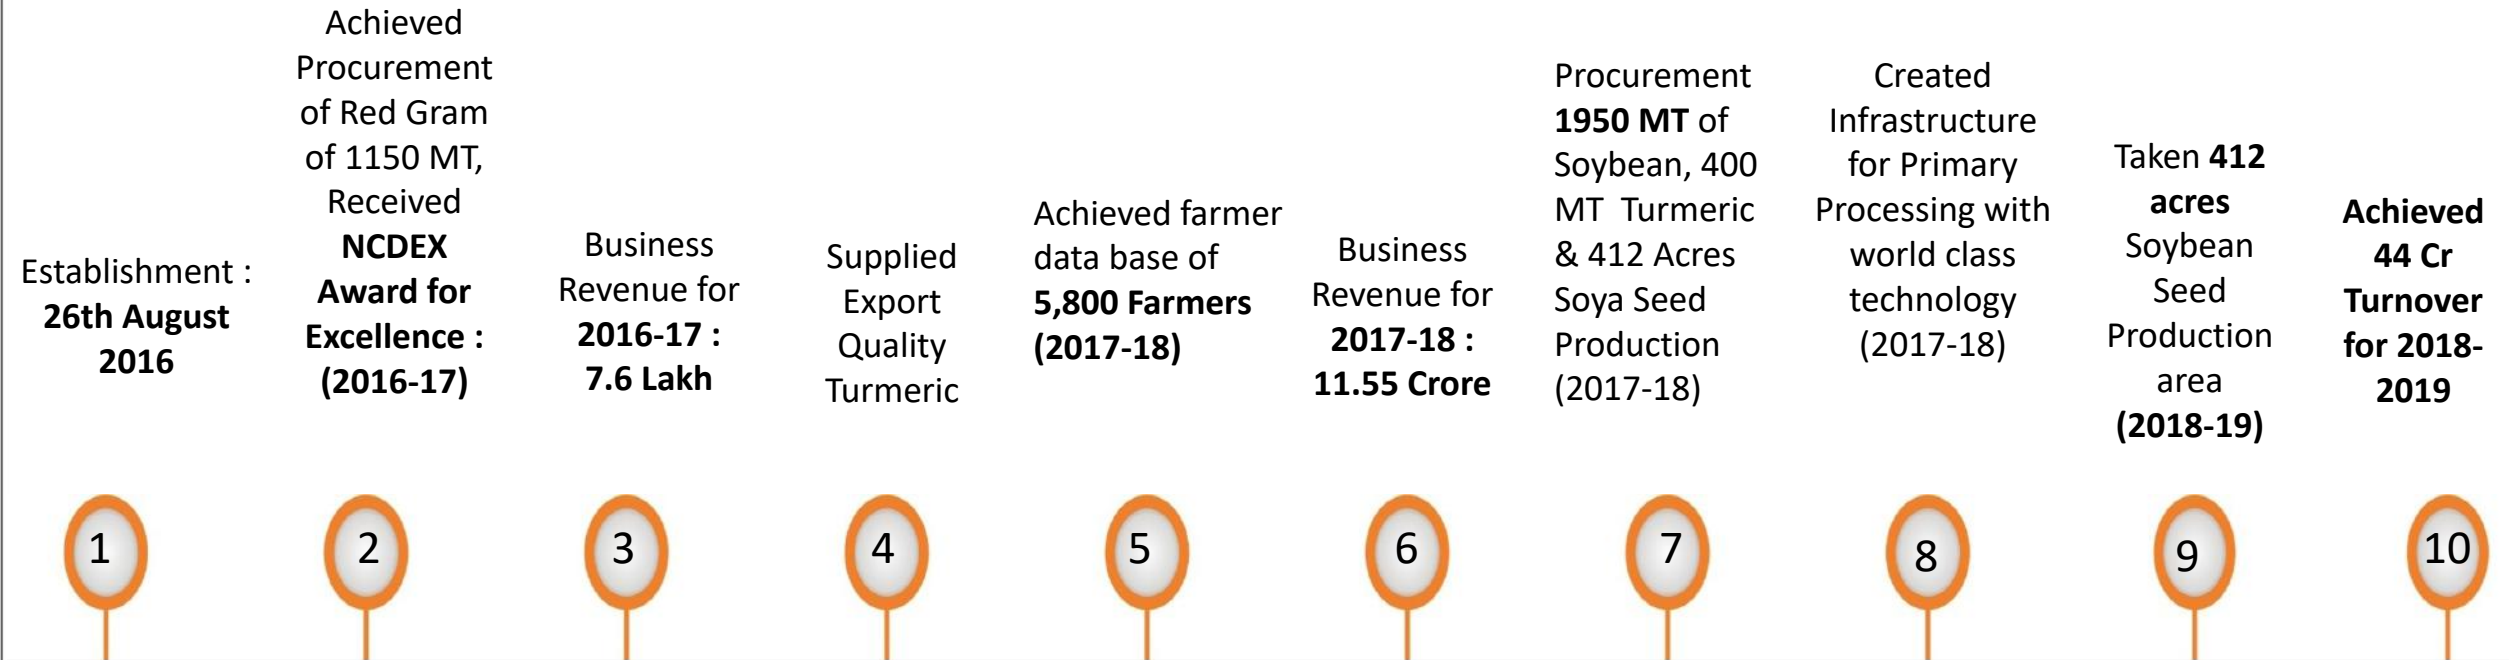

Journey so far